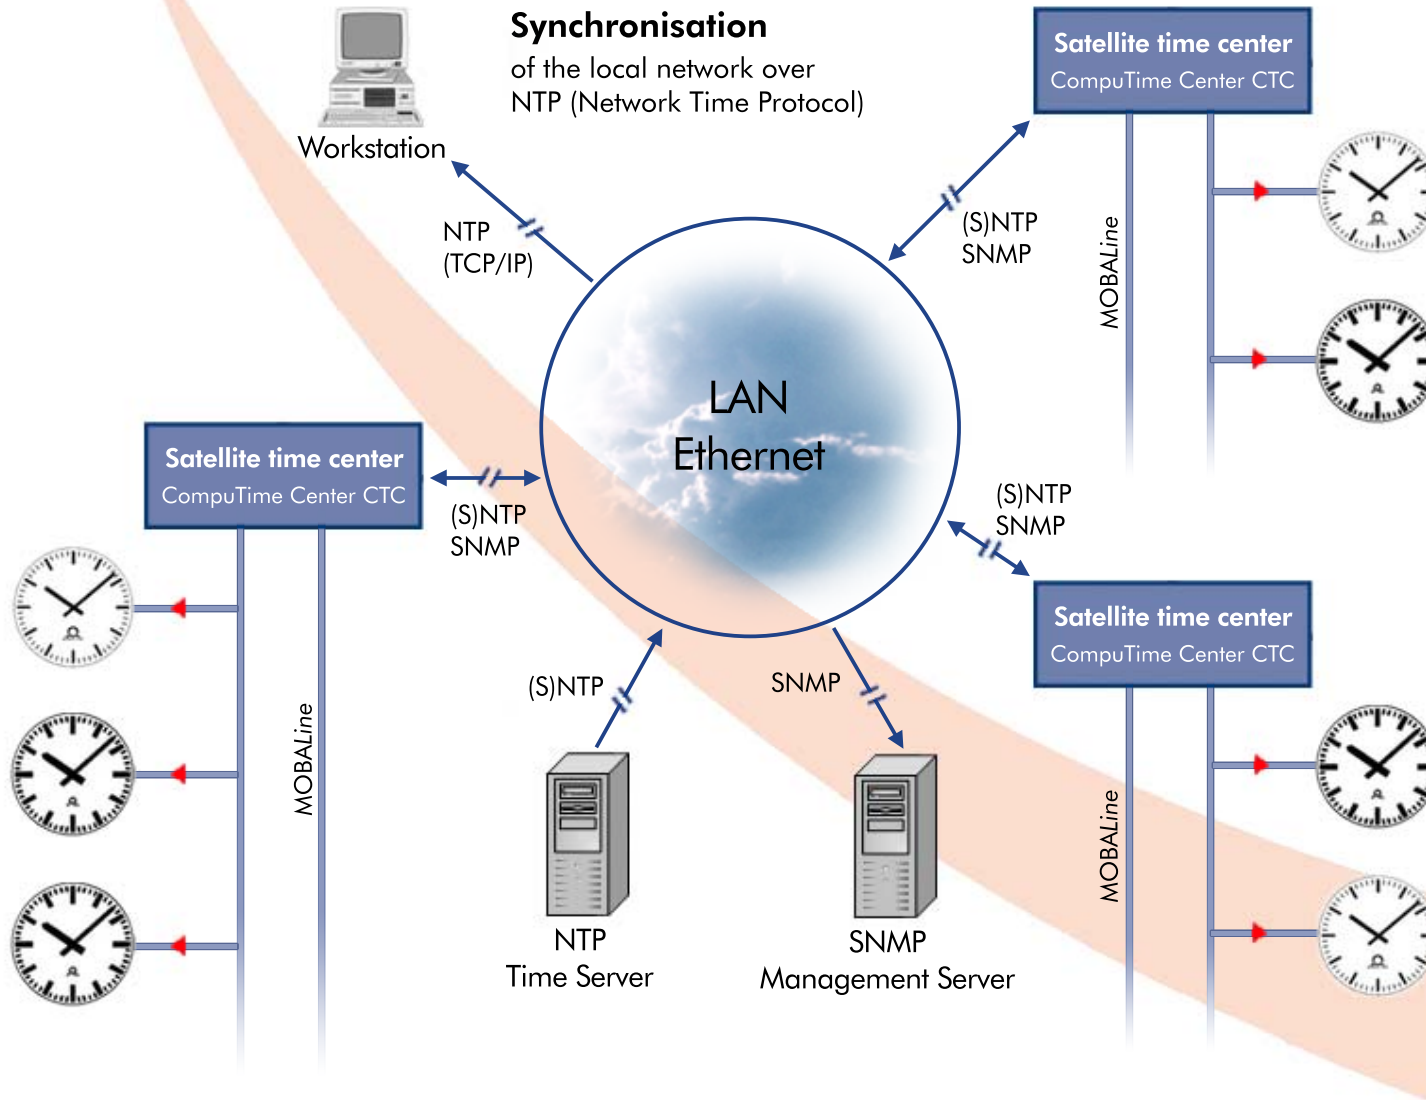

Time for Airports

Example: Toronto International Airport, Terminal T1

Decentralized CTC Submaster clocks, synchronized from NTP Time Server by means of the airport LAN. Selfsetting analogue clocks controlled by MOBALine