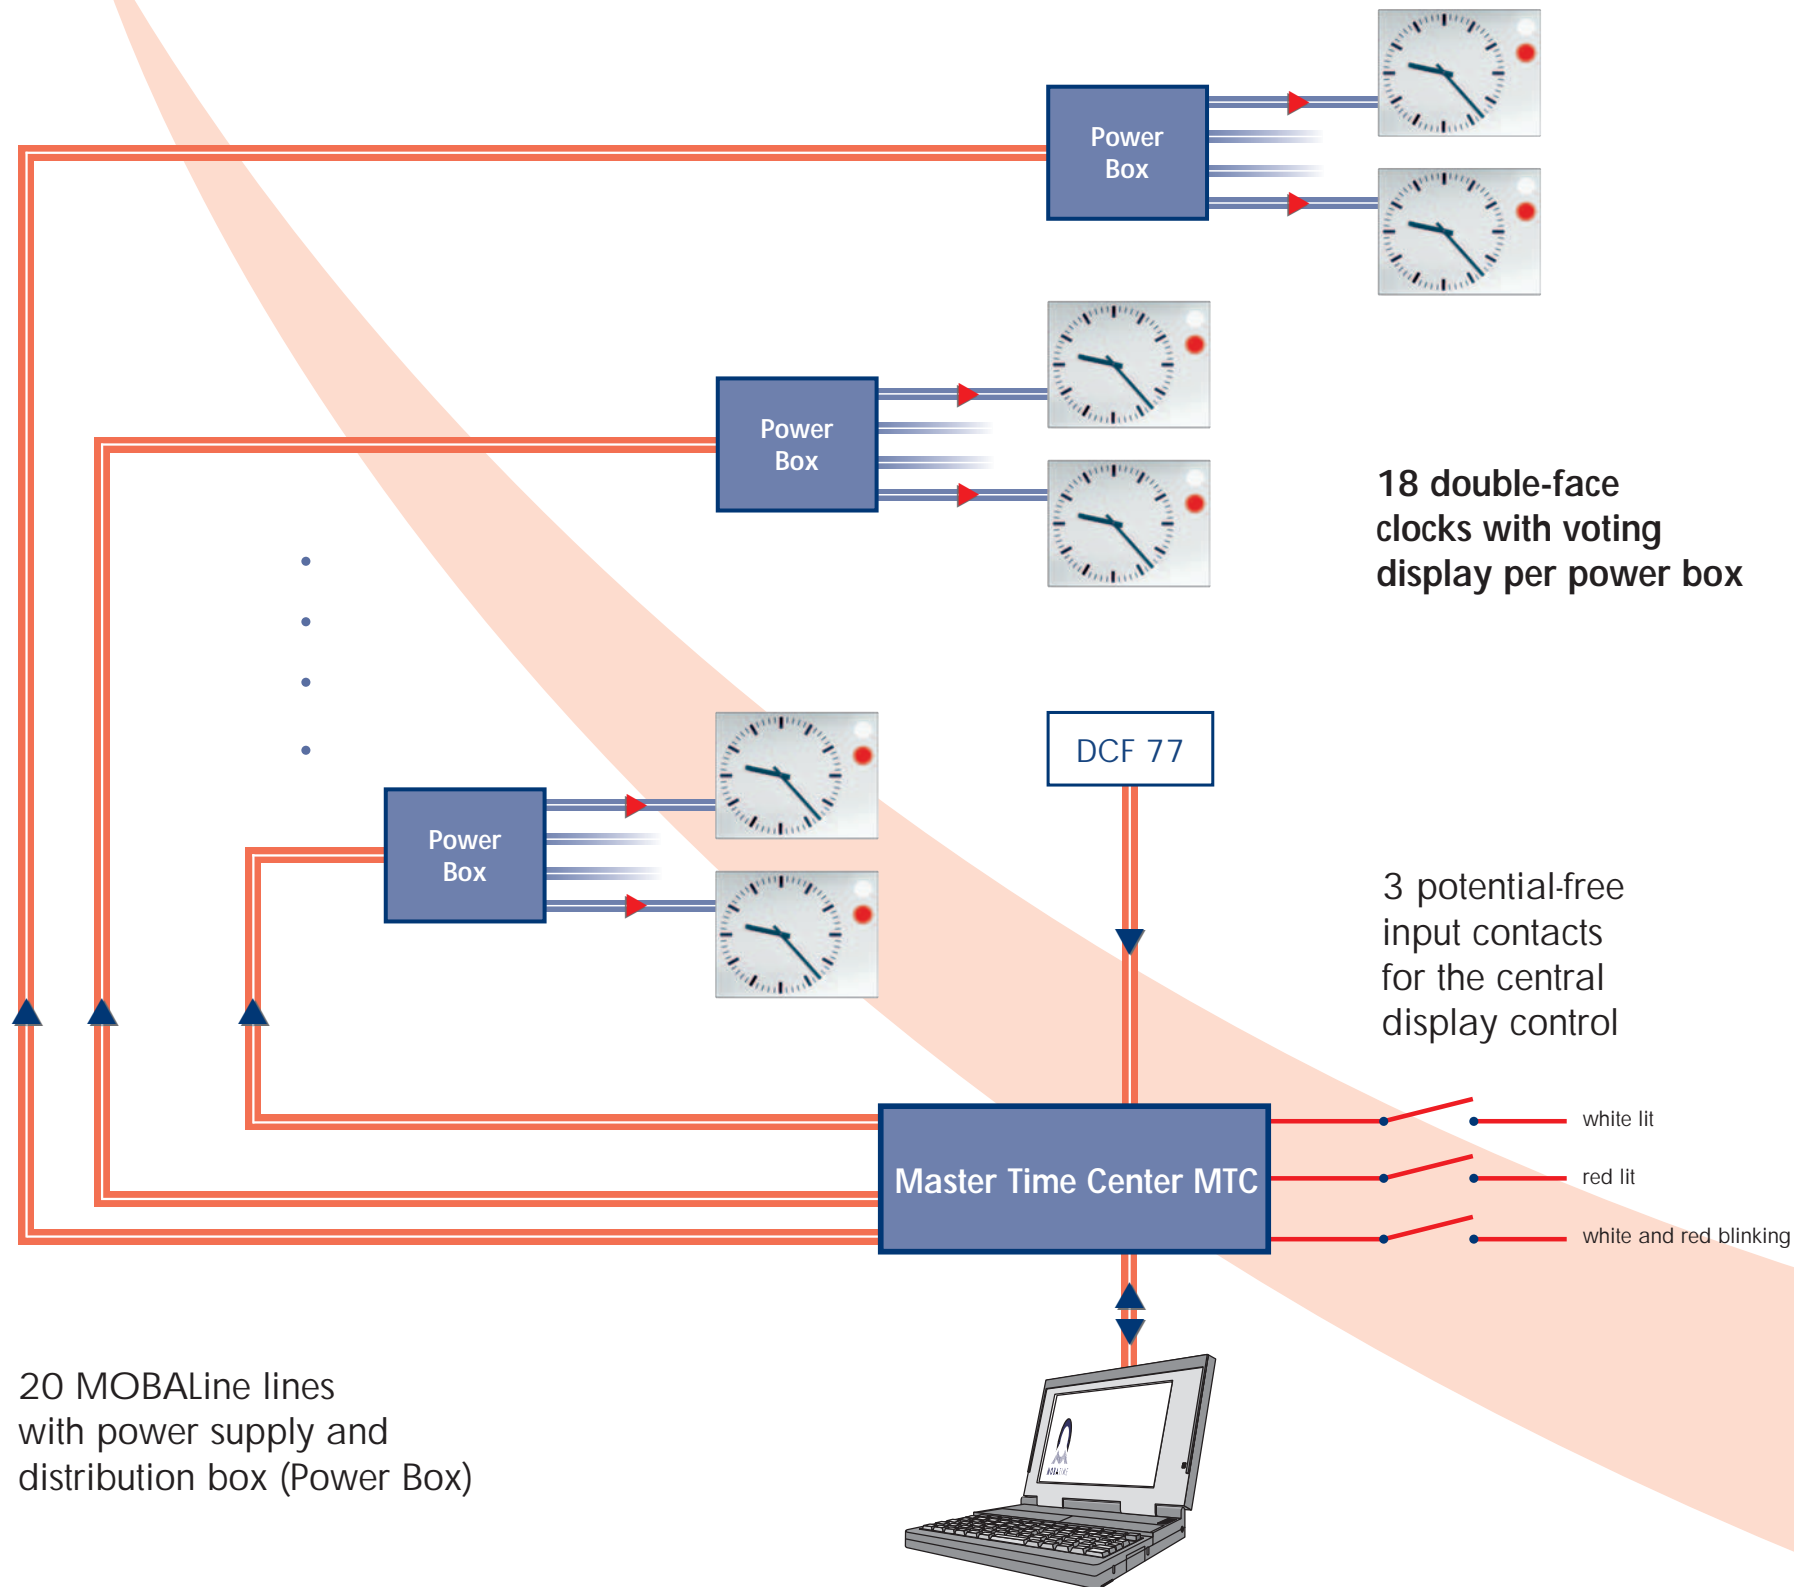

# Time for Administration Building

Example: Deutscher Bundestag, Berlin

Self-setting time distribution system with central controlled calling system for parliament voting.