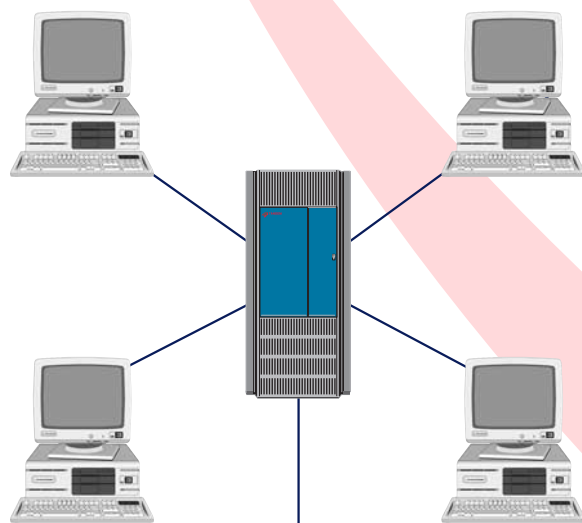

Time for Building Techniques

Example: small and medium enterprises

Network synchronisation

RS 232

Master Clock Center
CompuTime Center CTC

DCF 77

Clock control:
conventional

Impulse line

MOBALine

Bus-system:
self-setting

Universal time management system for control of clocks, network synchronisation and automation of building technical systems.