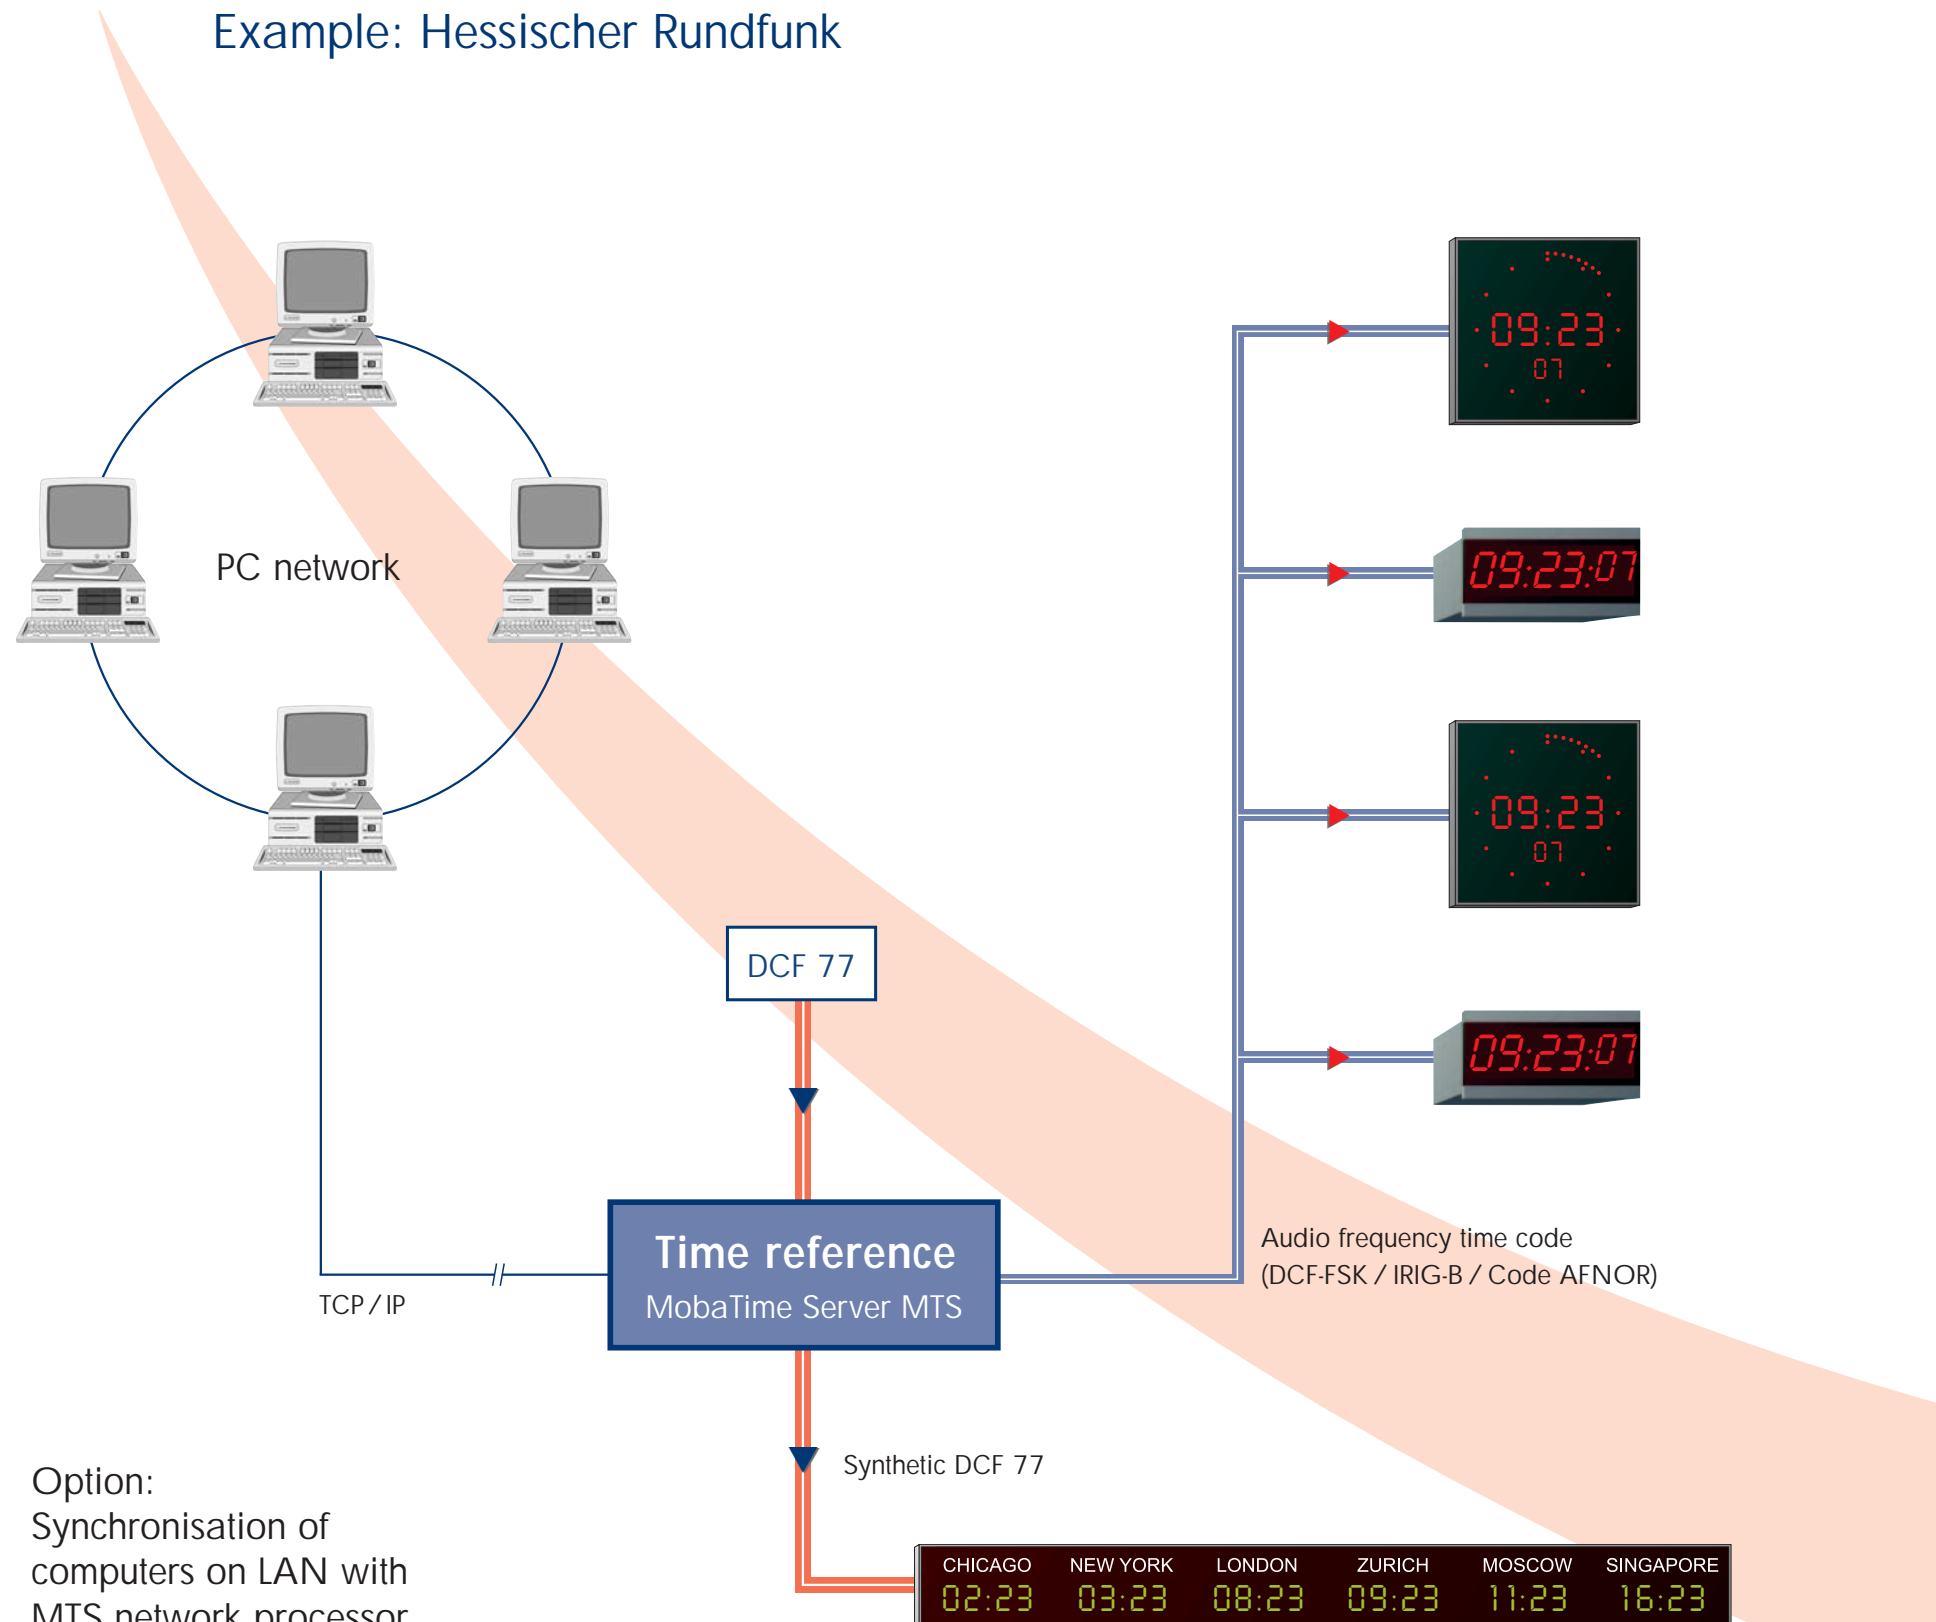

Time for Radio and TV Studios

Example: Hessischer Rundfunk

High precision time distribution system, controlled by a time server with a versatile interface concept. Option: Synchronisation of computer networks.