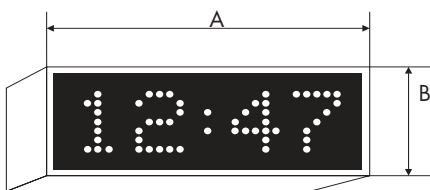

Further models on request

Surface