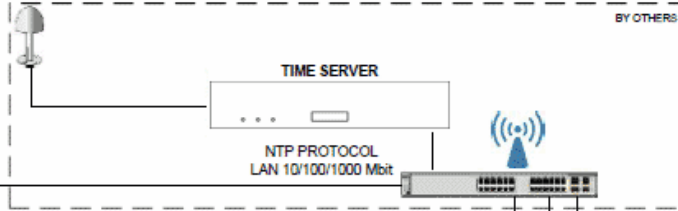

MOBA-NMS
 Mobatime Management System for
 slave clock management, supervision and
 configuration

CONTROL PC

CRITICAL AREAS

180mm, 6 digit clock
 Double sided

100mm, 4 digit clock
 Double sided

180mm, 6 digit clock
 Single sided

100mm, 6 digit clock
 Single sided

100mm, 4 digit clock
 Single sided

WARDS & PATIENTS ROOMS

100mm, 6 digit clock
 Double sided

100mm, 6 digit clock
 Single sided

OTHERS

250mm, 4 digit clock
 Double sided

180mm, 4 digit clock
 Single sided